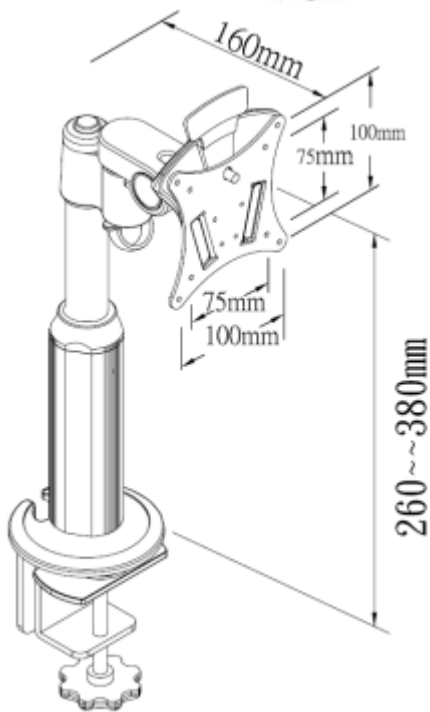

WSVM-DESK

SECURE VESA WALL MOUNT

FEATURES

- Robust Aluminium Design
- Available with or without adjustable arm
- Key lockable VESA mounting plate
- Quick release mechanism
- Suitable for VESA 75 & 100 mountings
- Supports LCD screens upto a recommended 23"
- Supporting a recommended weight upto 13kgs
- Features cable tidy routing
- Tighten by hand Desk Clamp
- Spring loaded height adjustment

WSVM-WALL-DESK

	WSVM-DESK	WSVM-DESK-ARM
RECOMMENDED LCD SIZE	≤23"	≤23"
RECOMMENDED WEIGHT CAPACITY	13kg 28.6lbs	13kg 28.6lbs
HEIGHT ADJUSTMENT	120mm	120mm
TILT	-70° - 90°	-70° - 90°
PAN	+/- 115°	+/- 110° ARM +/- 120°
ROTATION	+/- 90°	+/- 90°