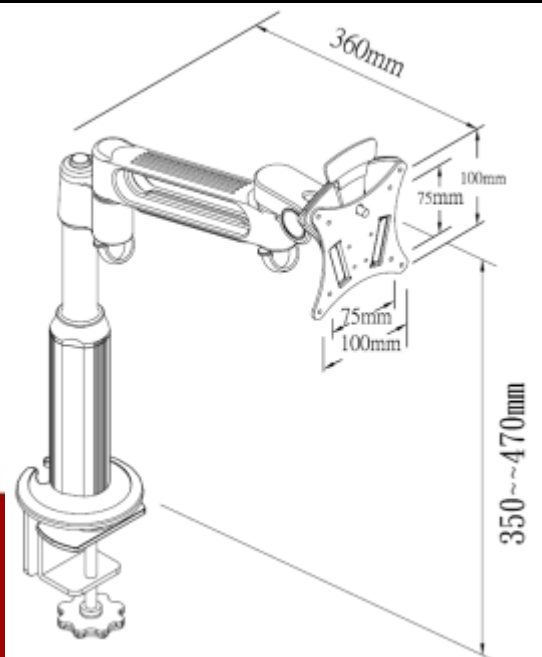

WSVM-DESK

SECURE VESA WALL MOUNT

FEATURES

- Robust Aluminium Design
- Available with or without adjustable arm
- Key lockable VESA mounting plate
- Quick release mechanism
- Suitable for VESA 75 & 100 mountings
- Supports LCD screens upto a recommended 23"
- Supporting a recommended weight upto 13kgs
- Features cable tidy routing
- Tighten by hand Desk Clamp
- Spring loaded height adjustment

WSVM-WALL-DESK

	WSVM-DESK	WSVM-DESK-ARM
RECOMMENDED LCD SIZE	≤23"	≤23"
RECOMMENDED WEIGHT CAPACITY	13kg 28.6lbs	13kg 28.6lbs
HEIGHT ADJUSTMENT	120mm	120mm
TILT	-70° - 90°	-70° - 90°
PAN	+/- 115°	+/- 110° ARM +/- 120°
ROTATION	+/- 90°	+/- 90°