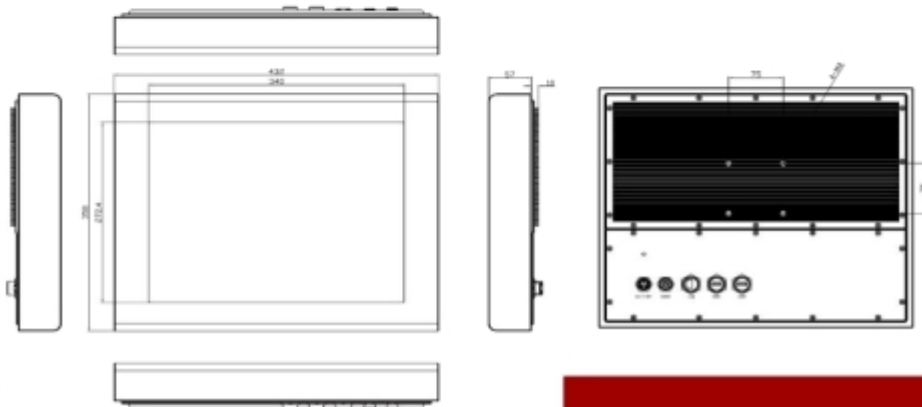

PROSYS WPPC-17SS

17" IP65 Rated, Stainless Steel Panel PC
Waterproof / Fully Sealed
Fanless / Ultra Quiet

Features

- Total IP65 Rated waterproof solution
- Pentium M 1.5GHz / 1GB RAM
- 17" High Brightness TFT LCD , 300 cd/m²
- Sealed Resistive Touchscreen
- Support Mini-PCI, Compact Flash Type II
- 1x 2.5" 40GB HDD
- Support VESA 75 mount
- DC 11~28V wide range power input
- Supporting Windows XP Pro / Embedded

System Specifications

CPU	Pentium M 1.5Ghz
Memory	1GB DDR SO-DIMM
Storage	40GB 2.5" Hard Disk Drive, Compact Flash Type II slot
Expansion	Mini-PCI slot
Touchscreen	Analogue Resistive
I/O Ports	DC power, 1x PS/2(KB or mouse), 1x RJ45(LAN), 2x USB, 2x RS232

Display Specifications

LCD	17" SXGA
Resolution	1280 x 1024
Luminance	300 cd/m ²
Backlight Lifetime	50,000hrs

Mechanical Specifications

Construction	Stainless Steel Enclosure
Power Input	DC 11~28V
Operating Temperature	0~50°C
Storage Temperature	-20~60°C
Relative Humidity	5~90% @ 40°C non condensing
Rating	NEMA 4, IP65 compliant
Certification	Meet CE/FCC Class A
Mounting	VESA 75
Dimensions	432mm x 358mm x 57mm